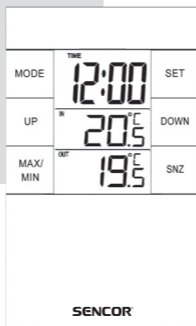

SENCOR®

SWS 11

USER'S MANUAL

NÁVOD K OBSLUZE

NÁVOD NA OBSLUHU

FELHASZNÁLÓI KÉZIKÖNYV

INSTRUKCJA OBSŁUGI

Thermometer with wired sensor

Teploměr s drátovým čidlem

Teplomér s drátovým senzorum

Hőmérő vezetékes érzékelővel

Termometr z czujnikiem przewodowym

EN

CZ

SK

HU

PL