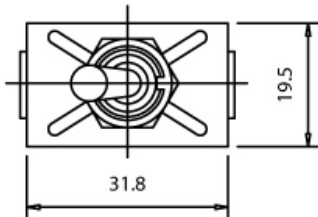

Date	Rev.	Description

DCC. NO.
A4 DRAWING NO.

MATERIAL		GOLDSUN ELECTRONICS CO., LTD.	
		JAMECO NO. 158078	GOLDSUN NO. L601T3B2H2
DRAWN: Kiki Chen		Description TOGGLE SWITCH DPDT	
VERIFY PEOPLE: Ada Zheng , Ivy Lan		UNIT: mm	SCALE: SHEET 1 OF 1
		CAS No: ERN No:	Rev. 1