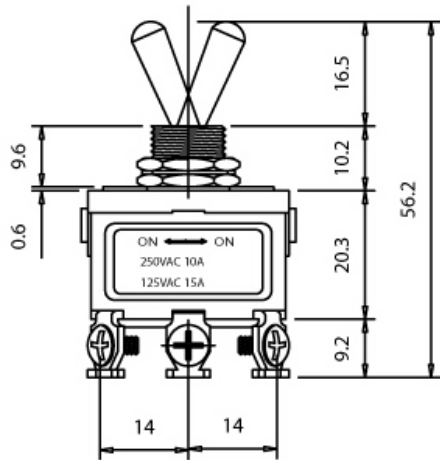

Date	Rev.	Description

DCC. NO.
A4 DRAWING NO.

MATERIAL		GOLDSUN ELECTRONICS CO., LTD.	
		JAMECO NO. 158078	GOLDSUN NO. L601T3B2H2
DRAWN: Kiki Chen		Description TOGGLE SWITCH DPDT	
VERIFY PEOPLE: Ada Zheng , Ivy Lan		UNIT: mm	SCALE: SHEET 1 OF 1
		CAS No: ERN No:	Rev. 1