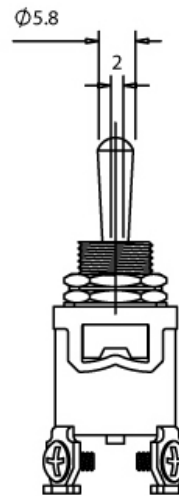

Date	Rev.	Description

DCC. NO.
A4 DRAWING NO.

MATERIAL		GOLDSUN ELECTRONICS CO., LTD.	
		JAMECO NO. 158078	GOLDSUN NO. L601T3B2H2
DRAWN: Kiki Chen		Description TOGGLE SWITCH DPDT	
VERIFY PEOPLE: Ada Zheng , Ivy Lan		UNIT: mm	SCALE: SHEET 1 OF 1
		CAS No: ERN No:	Rev. 1